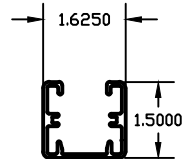

SIDE RAIL PROFILE