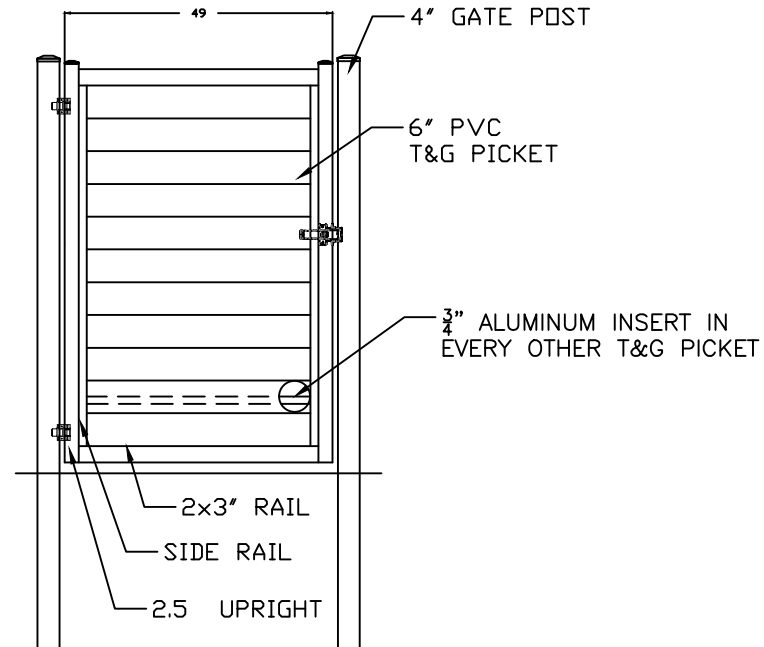

VANGUARD™
ALUMINUM FENCES

T&G PICKET PROFILE
 $\frac{3}{4}$ " ALUMINUM INSERT IN EVERY OTHER T&G PICKET

T&G PICKET PROFILE

SIDE RAIL PROFILE

TOP & BOTTOM RAIL PROFILE

American Fence Systems Inc.
2279 South Clinton Avenue
South Plainfield, N.J. 07080

DRAWING
TYPE: LANGUARD
STYLE: HORIZONTAL PRIVACY GATE
HEIGHT: 4'x6'

DATE	DWG NO	REV
06/02/23	LTGHP46G	
SCALE	SHEET	

FNAME

REVDATE

USER

4

3

2