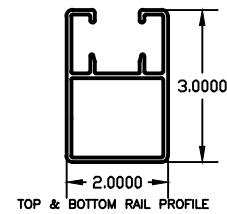

VANGUARD™
ALUMINUM FENCES

T&G PICKET PROFILE
 $\frac{3}{4}$ " ALUMINUM INSERT IN EVERY OTHER T&G PICKET

T&G PICKET PROFILE

SIDE RAIL PROFILE

TOP & BOTTOM RAIL PROFILE

American Fence Systems Inc.
2279 South Clinton Avenue
South Plainfield, N.J. 07080

DRAWING
TYPE: LANGUARD
STYLE: HORIZONTAL PRIVACY GATE
HEIGHT: 4'x6'

DATE	DWG NO	REV
06/02/23	LTGHP46G	
SCALE	SHEET	

FNAME

REVDATE

USER

4

3

2